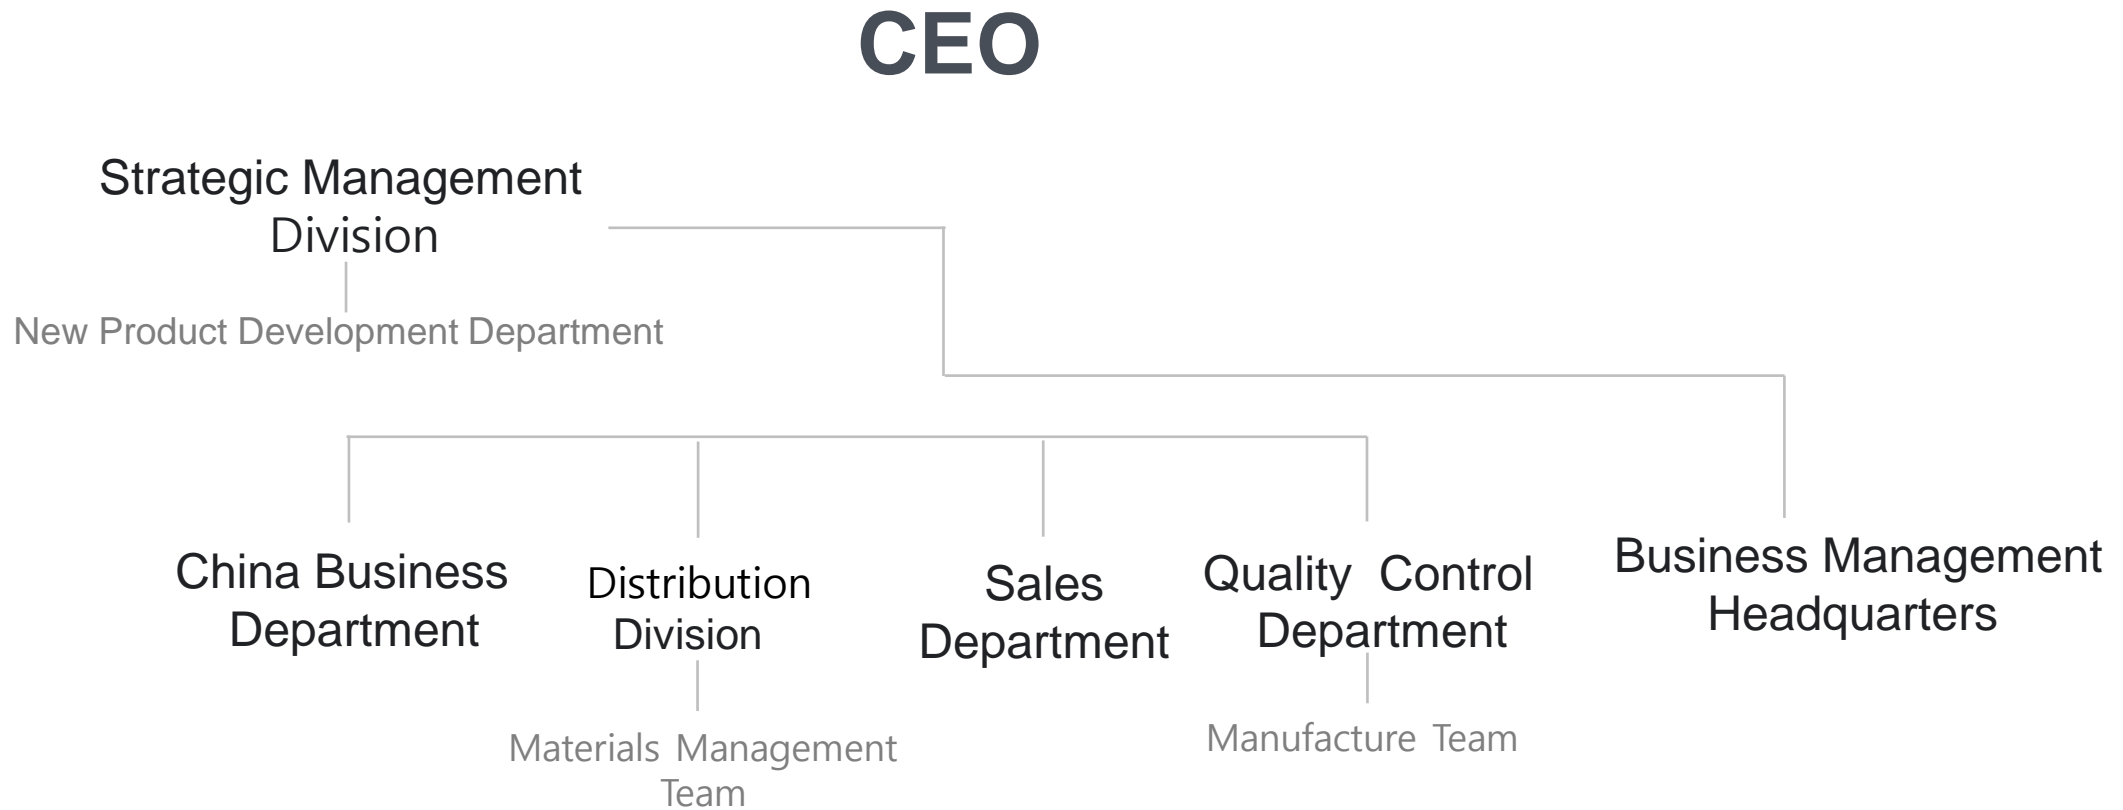

1. Company introduction

Company name: BIJU KOREA

Date of establishment: 19th. April 2018

Add: 578-12 Gajwa-dong, Seo-gu,
Incheon, Korea

Employees: 6

Tel: 032-838-8761

Involved the main business:

- Domestic & overseas distribution & import and export business
- OEM business
- Domestic & Chinese cosmetics exports

Introduction:

- In April 2018, the company was established
- In September 2018, Masil hair mask was launched
- In December 2018, total sales reached 1.2 billion won
- In April 2020, applied for cosmetics manufacture
- In May 2020, obtained ISO 9001 and ISO 22716
- in December 2020, total sales reached 3 billion won

1. Organizational Chart

BIJU'S motto is "Try to do everything well"

The company takes the pleasure of employees' work and the transparency of the company as management practices through persistence, profit creation, and safe employment. To achieve the goal of a social enterprise that can provide all customers with trust and satisfaction